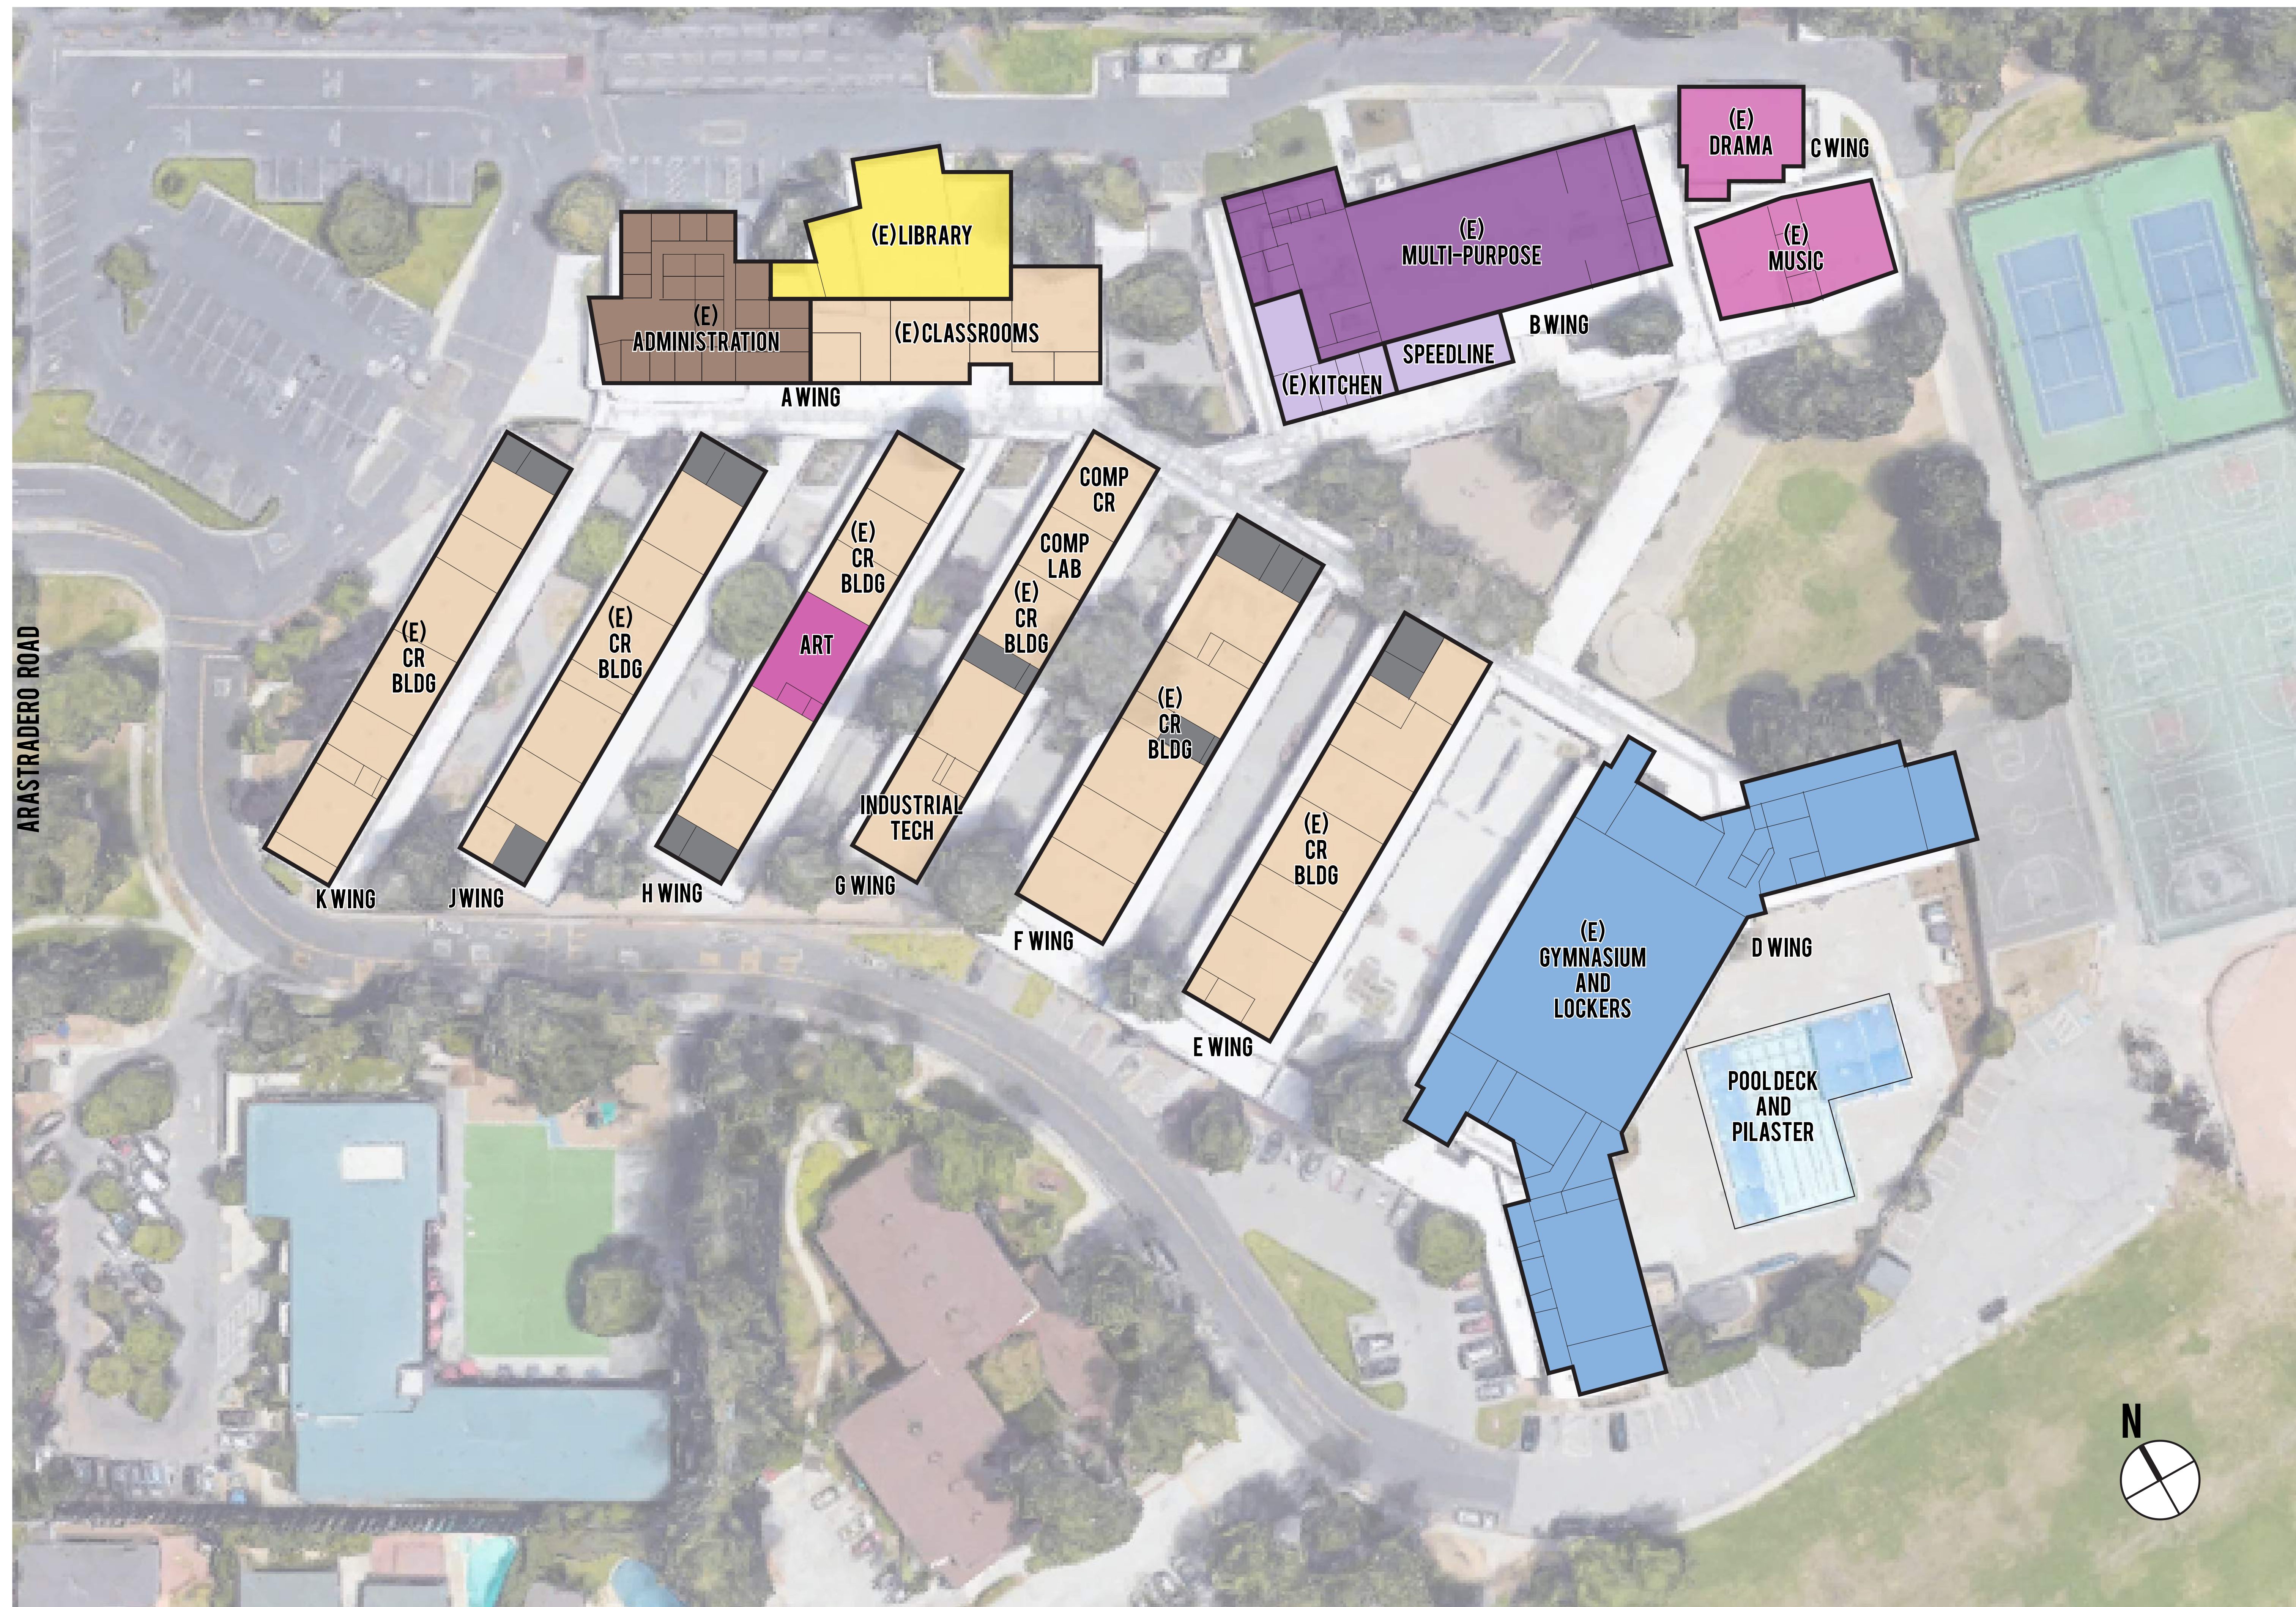

LEGEND

- LIBRARY
- CAFETORIUM / MULTI-PURPOSE
- CLASSROOM
- VISUAL & PERFORMING ARTS
- ADMIN / WELLNESS & COUNSELING
- SCIENCE
- GYMNASIUM & LOCKERS
ATHLETICS
- FOOD SERVICE / KITCHEN
- TOILET / STORAGE / MECH / ELEC

EXISTING PLAN
ELLEN FLETCHER MIDDLE SCHOOL
 Palo Alto Unified School District
 February 2019